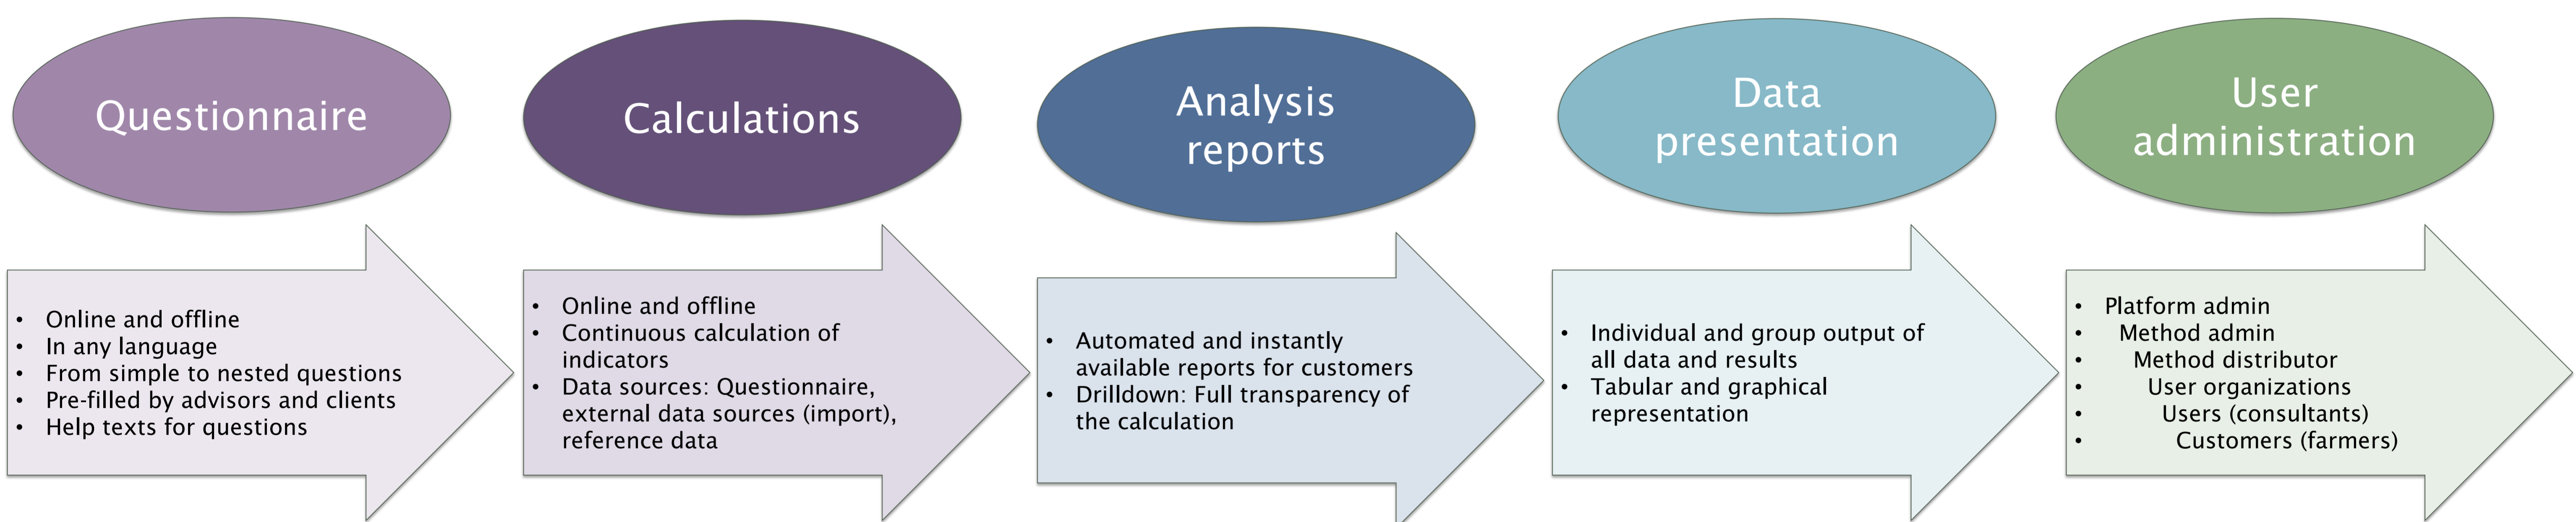

# One software for many sustainability tools

## PSAM - Platform for Sustainability Assessment Methods

The new RISE 4.0 software was designed as a platform that can also be used by other indicator-based sustainability methods

### Advantages of PSAM

<b>More efficient use of resources</b>	Developing good software and indicators is very expensive. Through sharing, these costs can be distributed among several users. This makes sustainability methods affordable for more users and more widespread.
<b>Better scientific quality of the indicators</b>	The "Indicator Network" around PSAM promotes knowledge and exchange of experience among developers.
<b>More effective use of sustainability tools</b>	PSAM allows the use of a wider range of indicators. This allows users to use more suitable indicators and thus cover more use cases.