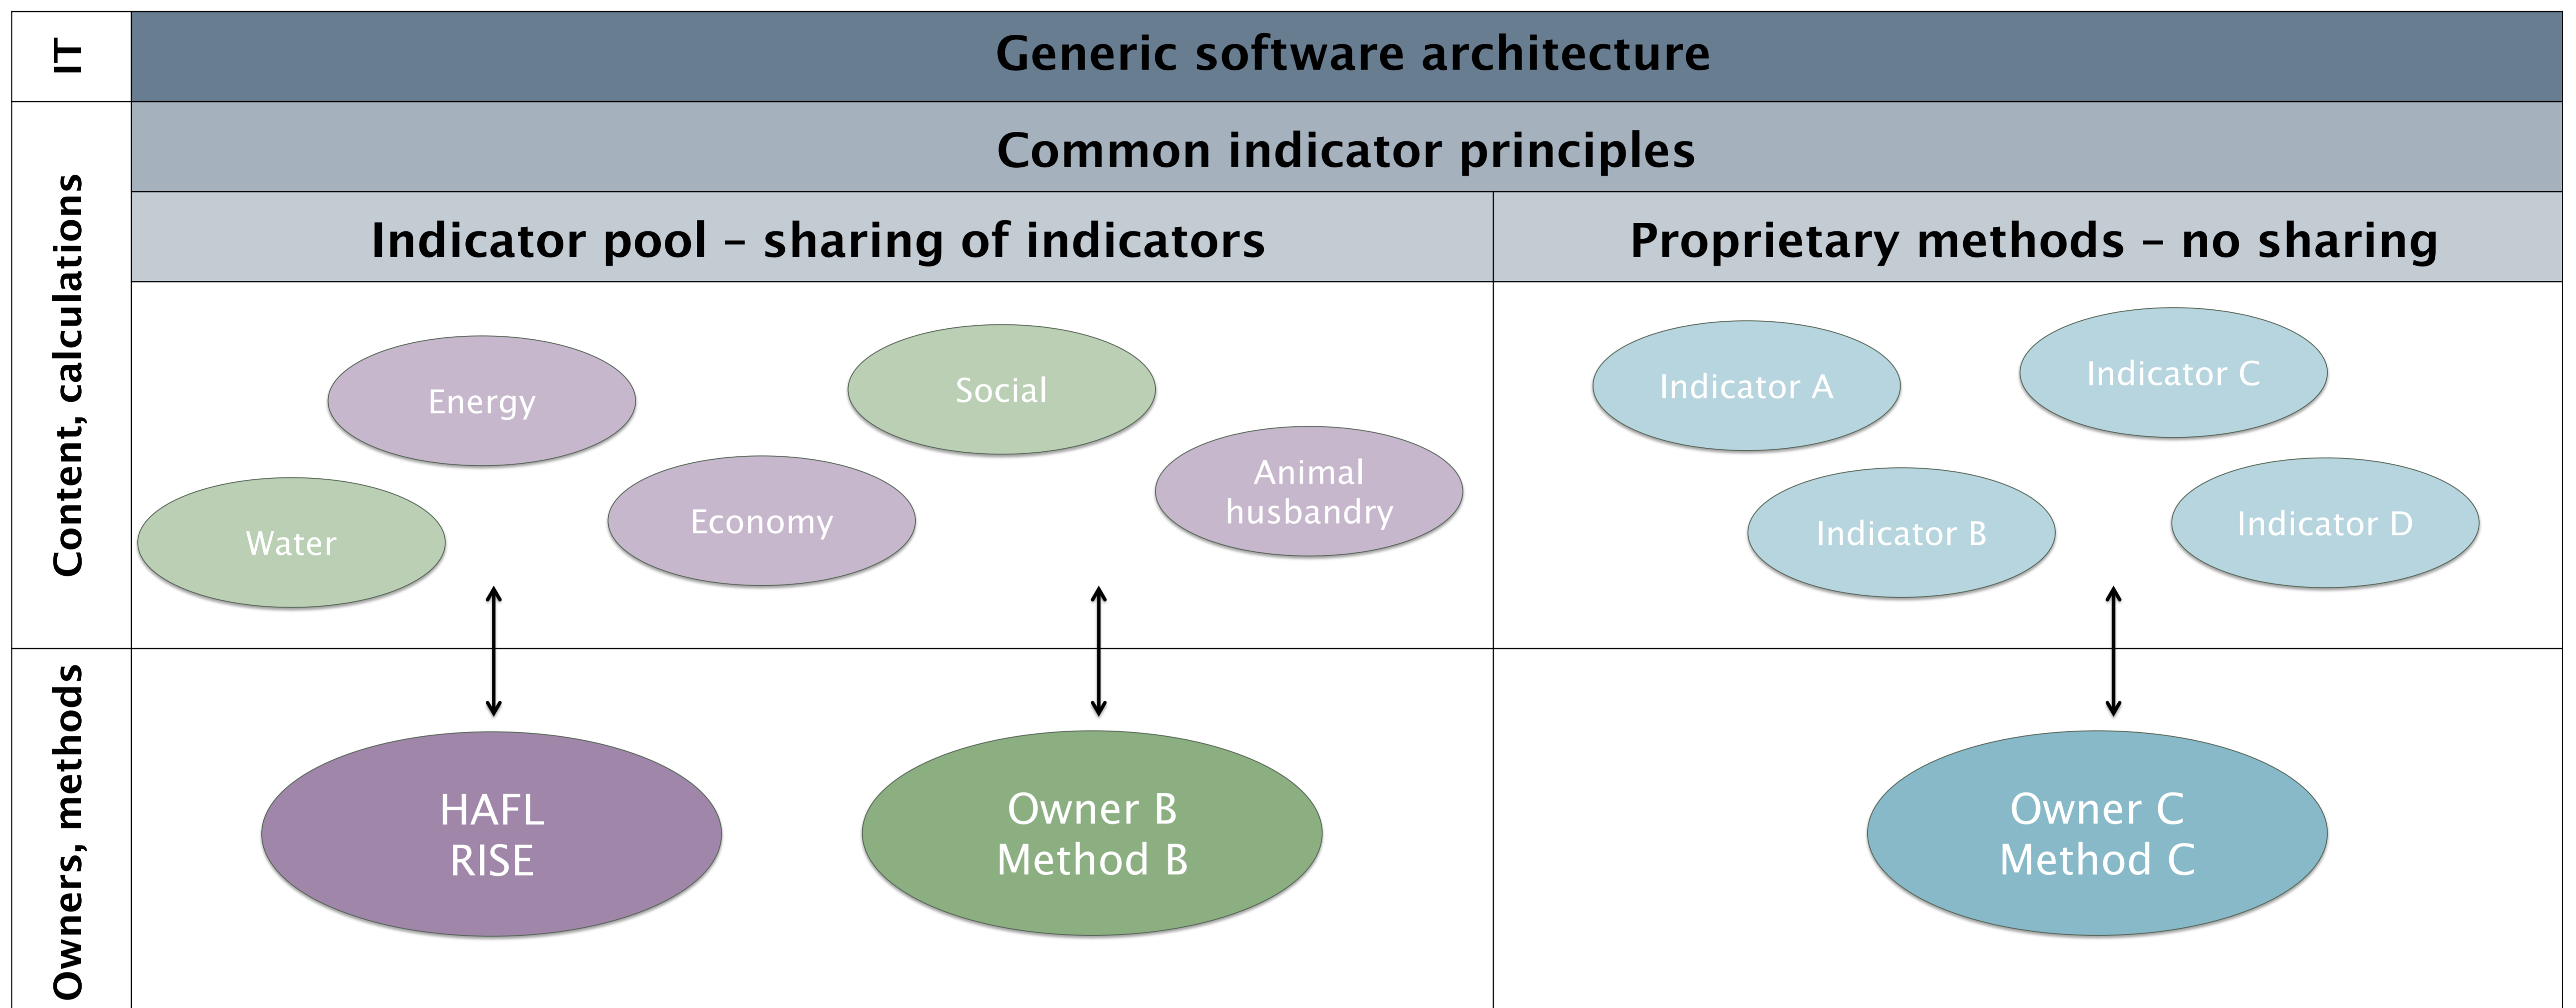

# One software for many sustainability tools

## PSAM - Platform for Sustainability Assessment Methods

The new RISE 4.0 software was designed as a platform that can also be used by other indicator-based sustainability methods

### Advantages of PSAM

<b>More efficient use of resources</b>	Developing good software and indicators is very expensive. Through sharing, these costs can be distributed among several users. This makes sustainability methods affordable for more users and more widespread.
<b>Better scientific quality of the indicators</b>	The "Indicator Network" around PSAM promotes knowledge and exchange of experience among developers.
<b>More effective use of sustainability tools</b>	PSAM allows the use of a wider range of indicators. This allows users to use more suitable indicators and thus cover more use cases.